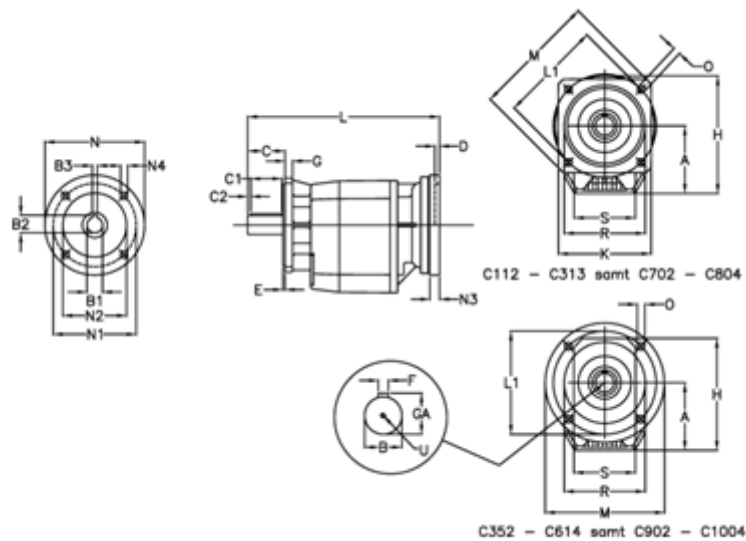

Article number: 40600700462465
 Description: Helical gearbox
 C702F-4,6-P200B5

Measures

A = 208.0	D = 7.0	L1 = 300	R = 262
B = 60	E = 5	M = 350	S = 250
B1 = 55	F = 18	N = 400	U = M20x42
B2 = 59.3	G = 17	N1 = 350	
B3 = 16	GA = 64.0	N2 = 300	
C = 120	H = 358.0	N3 = 0	
C1 = 90	K = 300	N4 = M16x25	
C2 = 15	L = 600.0	O = 18.0	